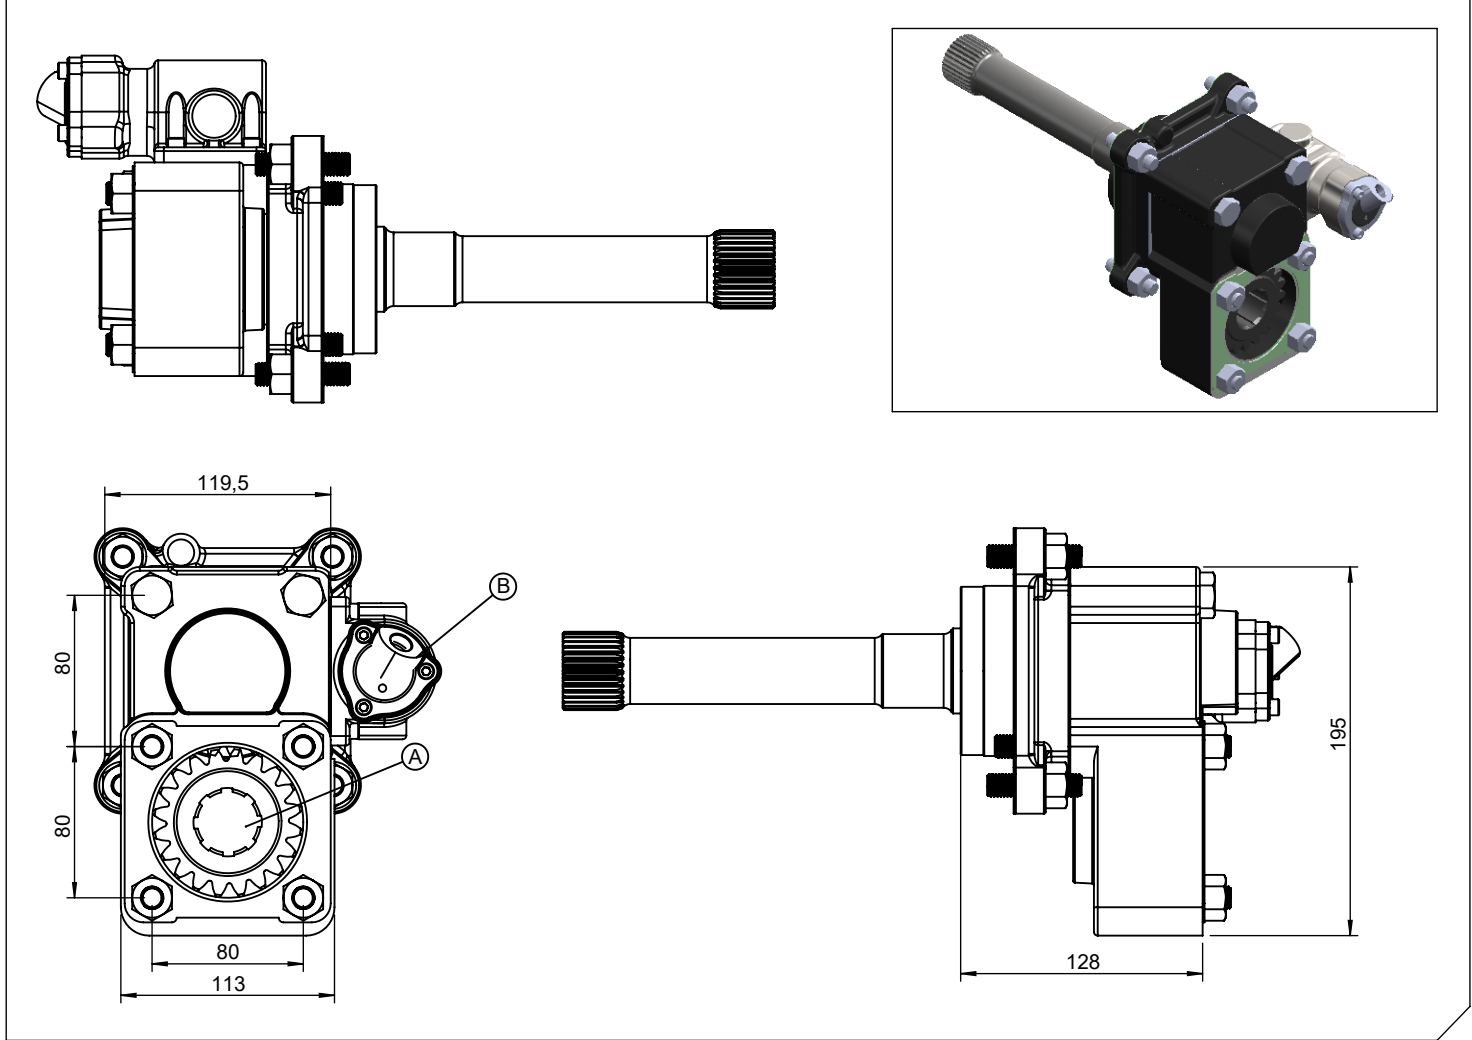

Vehicle Type	FL 10 320 / NL 12 / FH 16 520 / FH 12 420 / FM 12 / FH 12 / FH 16 / FM 10 / FM 12 VOLVO/FL 616 / FL 7 / F 10 / FL 10 / F 12 / F 16 / N 10 / N 12 / FL 7 NL 12 / F 16 / FH12
Gearbox Type	SR / R 1000-1400-1700-1900-2000 - SRO 2400 VT 2014-2412-2514 OD

Product Code	VLV.3.1700
Revision No- Date	01 - 31.05.2018

Products Views

Component Details

A : PTO Output (Standard DIN 5462 8X32X36 ISO 4 Bolt)
Direct mounting UNI 3 bolt mtg. adapter
Drive flange
B : Air Inlet R 1/4"

Technical Details

Power	Maximum Torque		Input/Output	Mounting Side	Control Type
	kW	Nm			
45	430	43	1/1.2	Rear	Pneumatic
				Weight	Sense of Rotation
				15 kg	Opposite of Input